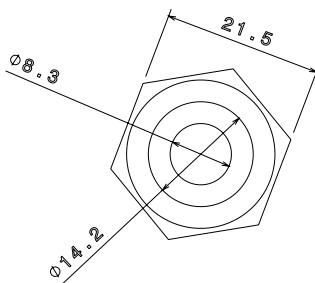

PRODUCT CODE: BTG1
BRASS TRS STUFFING GLAND

DESCRIPTION

20mm Brass TRS Gland

FINISH

Self Colour

MATERIAL

Brass

PACKAGING

Packed in qty 100

ADDITIONAL NOTES

Conforms to BS EN61386-1
Comprises; two part gland body c/w internal rubber seal
Safe working temperature of -30° to +100° C

Isometric view

Top view

Side view

Bottom view