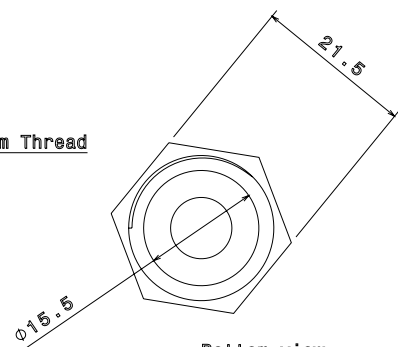

Packed in qty 100

ADDITIONAL NOTES

Conforms to BS EN61386-1
Comprises; two part gland body c/w internal rubber seal
Safe working temperature of -30° to +100° C

Isometric view

Top view

Side view

Bottom view