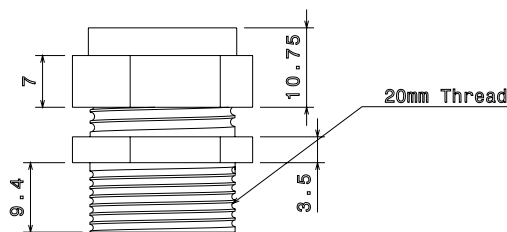

PRODUCT CODE: BTG1
BRASS TRS STUFFING GLAND

DESCRIPTION

20mm Brass TRS Gland

FINISH

Self Colour

MATERIAL

Brass

PACKAGING

Packed in qty 100

ADDITIONAL NOTES

Conforms to BS EN61386-1
Comprises; two part gland body c/w internal rubber seal
Safe working temperature of -30° to +100° C

Isometric view

Top view

Side view

Bottom view